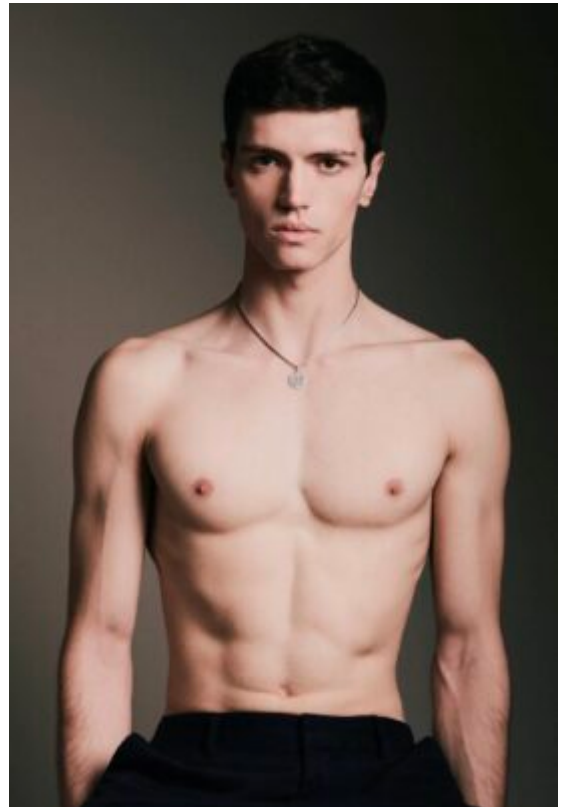

# TRUE MODELS

**Luis Spinola**

185 | 91 / 70 / 95 / 43 | Brown / Brown